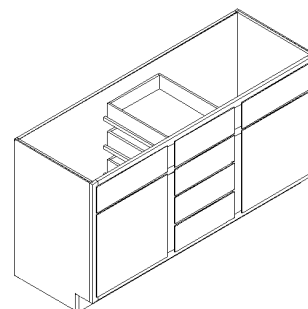

Ideal cabinet

LINEN & VANITY CABINETS

Linen Cabinets

LC188418
LC248418
LC188421
LC248421

Vanity Sink Base

VS2418
VS2421
VS3018
VS3021
VS3618
VS3621

Vanity Drawer Base Cabinets

VDB2418***
VDB3018***
VDB3618***
VDB2421***
VDB3021***
VDB3621***
VDB4221***

Vanity Drawer Base Cabinets

VDB4818***
VDB6018***
VDB4821***
VDB6021***

Double Bowl Vanity Cabinets

VDB6018D
VDB6021D

-Standard Linen cabinets have 3 adjustable shelves on the bottom and come either 21"D or 18"D.

-Vanities are standard 21"D and 34 1/2" H and have finished end panels.

-Standard vanity cabinets come either 21"D or 18"D.

***Please specify drawers left or drawers right. Vanities 24"W have three false fronts and two drawers.